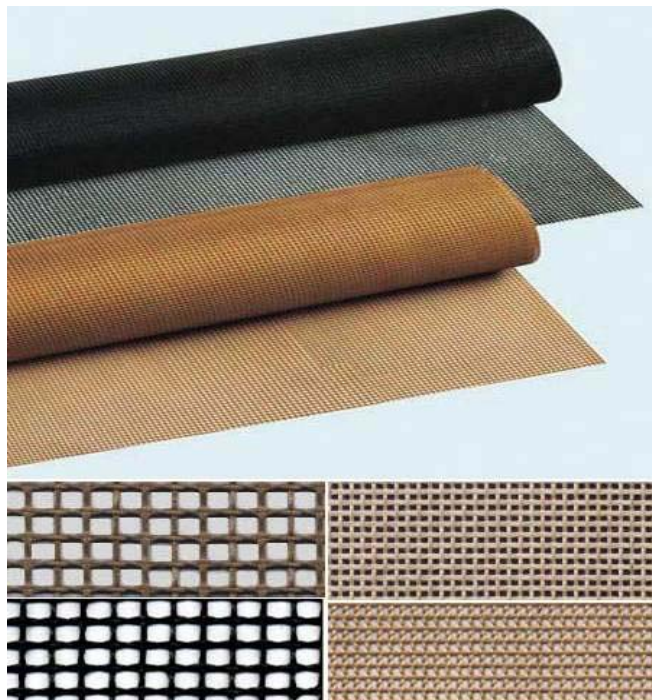

[INTERNET : http://www.complexplastics.com](http://www.complexplastics.com)

[E-MAIL : info@complexplastics.com](mailto:info@complexplastics.com)

TEFLON MESH DATA

MESH OPENINGS

1x1mm (.040"x.040") 2x2mm (.080" x .080")
4x4mm (.160"x.160") 10x10mm (.400"x400")
1 x 0.5mm (.040" x .020")

Fabric Thickness

.043"

MANUFACTURERS

FABRICATORS

DISTRIBUTORS

SHEETS RODS FILMS TAPES TANKS VALVES FITTINGS MOULDED SHAPES PROFILES

Injection Moulding Extrusion Thermoforming Machining